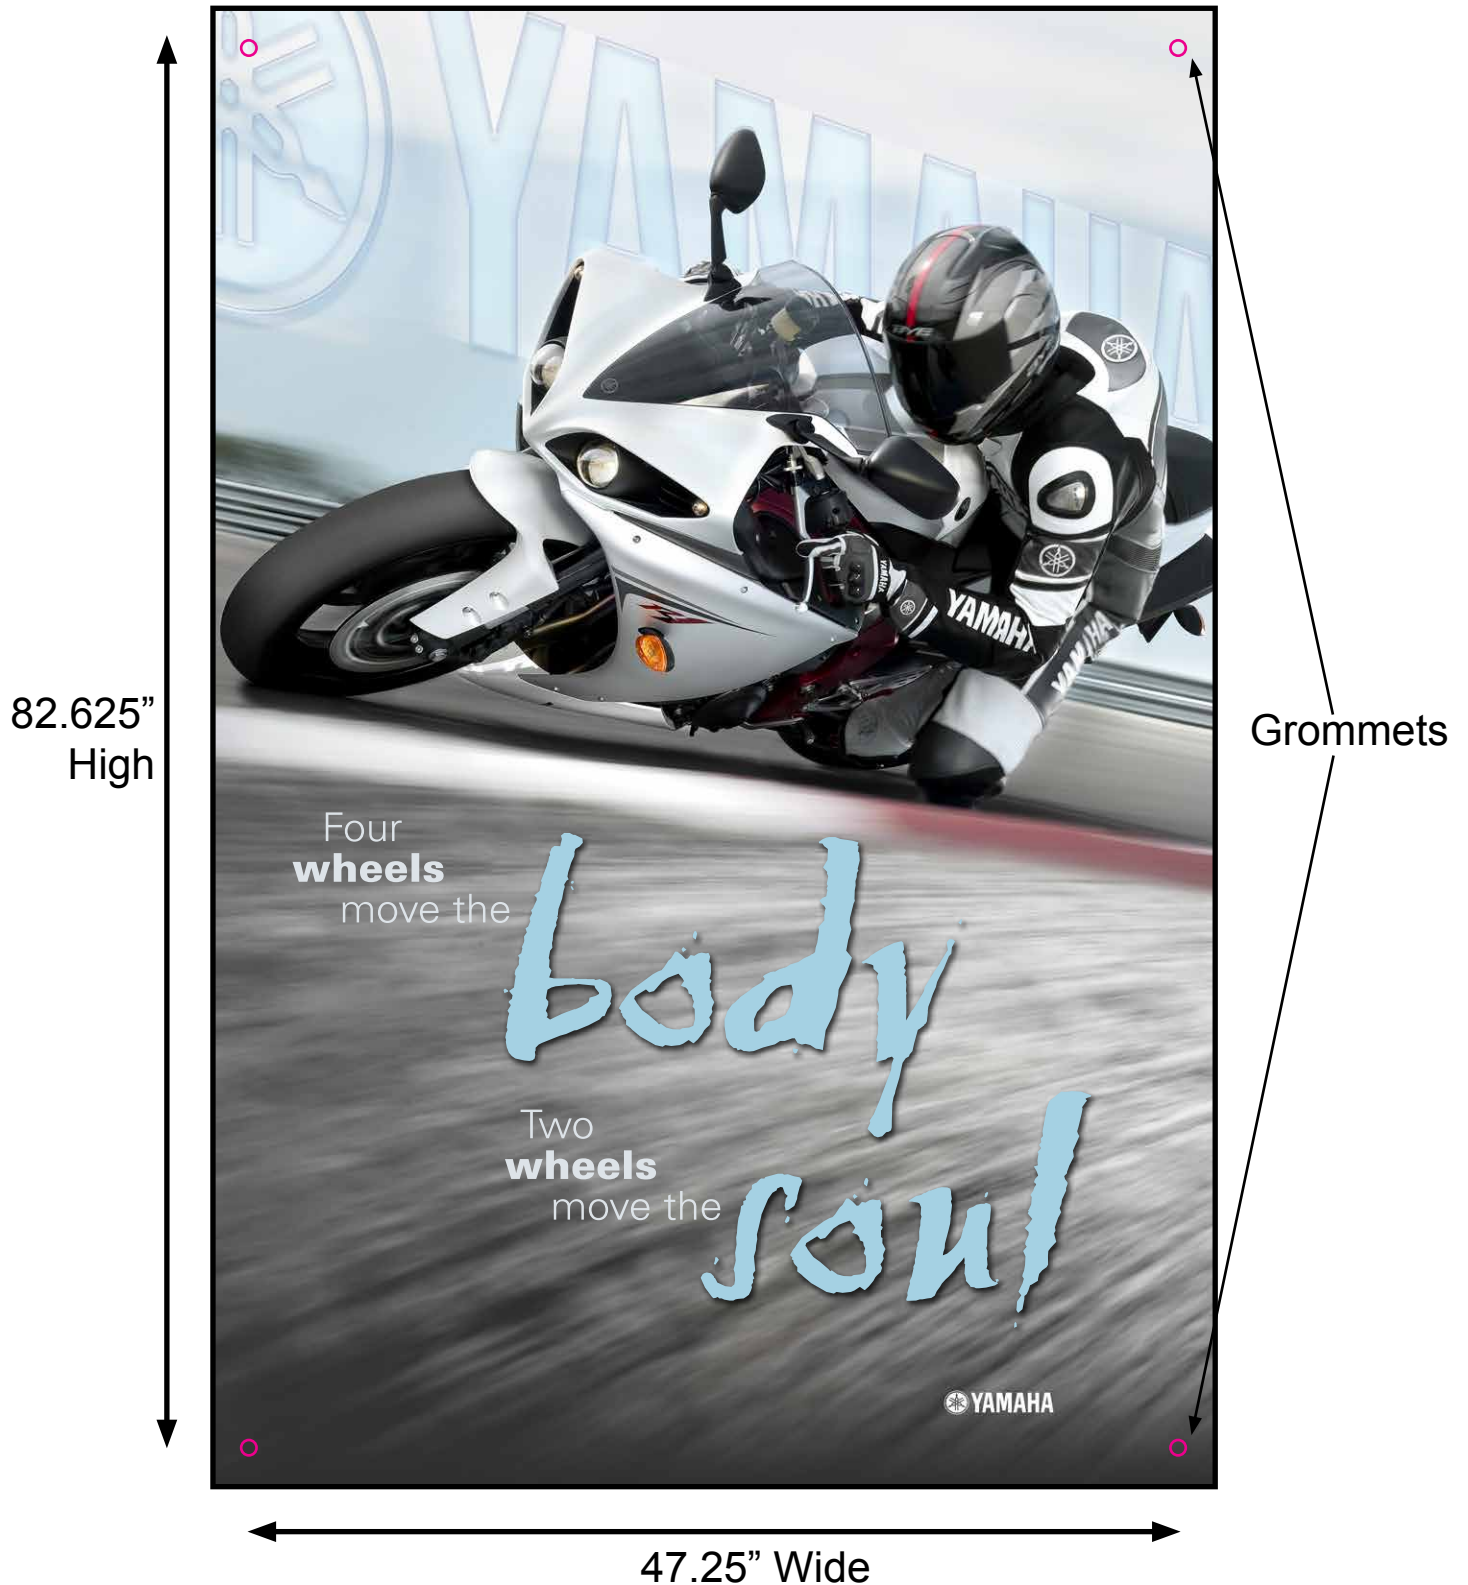

Large X Banner Specs

*Please Include .125" Bleeds on all 4 sides & Crop Marks to the file.